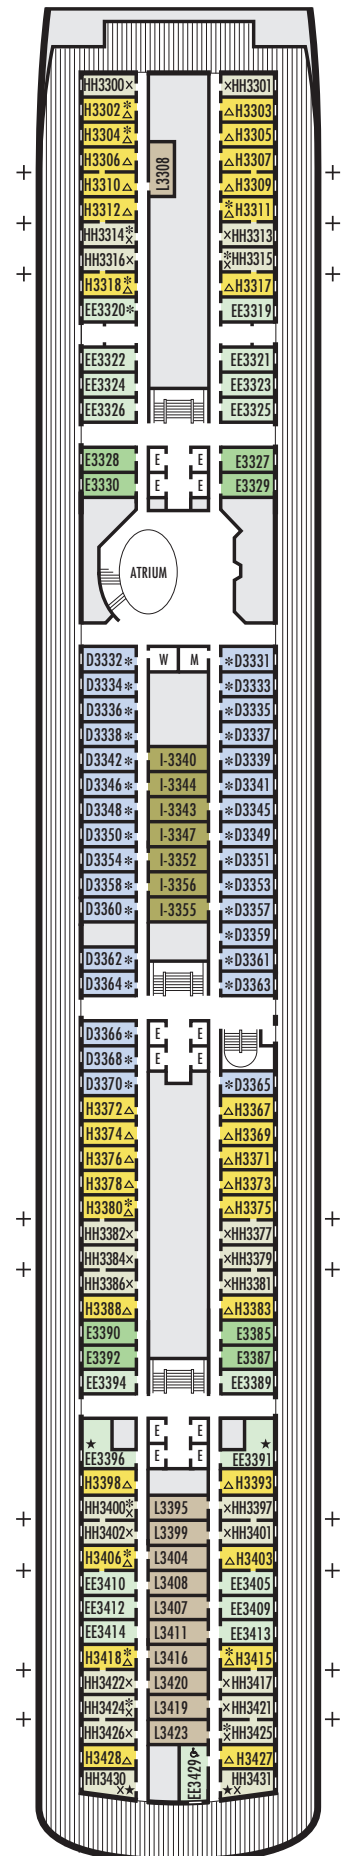

All information is subject to change.

STATEROOM SYMBOL LEGEND

- Quad (2 lower beds, 1 sofa bed, 1 upper)
- Triple (2 lower beds, 1 sofa bed)
- ☆ 2 lower beds not convertible to a queen-size
- △ Partial sea view
- × Fully obstructed view
- Shower only
- Bathtub & shower
- + Connecting rooms
- These staterooms have portholes instead of windows

ACCESSIBILITY STATEROOM SYMBOL LEGEND

- ♿ **Fully Accessible:** Suites B7088, B7087, B6228 & B6225 and stateroom EE3429 have a roll-in shower only
- ▼ **Fully Accessible with Single Side Approach:** Suite SA7034 has a bathtub & roll-in shower. Staterooms DA6104, G1805 & G1804 have a roll-in shower only.
- ★ **Ambulatory Accessible:** Staterooms EE3396, EE3391, HH3431, HH3430, E2702, L2700, J2555, J2554, G2500, FF1964, FF1955, G1807 & G1806 have a shower with no threshold

For more information regarding accessibility features on our ships please visit the [Accessibility](#) section of our website.

OCEAN-VIEW STATEROOMS

■ D ■ E ■ EE

Large: 2 lower beds convertible to 1 queen-size bed, bathtub & shower. Approximately 140–319 sq. ft.

■ H ■ HH

Large: 2 lower beds convertible to 1 queen-size bed, bathtub & shower. All H-category staterooms have partial sea views. All HH-category staterooms have fully obstructed views. Approximately 140–319 sq. ft.

INTERIOR STATEROOMS

■ I ■ L

Large: 2 lower beds convertible to 1 queen-size bed, shower. Approximately 182–293 sq. ft.