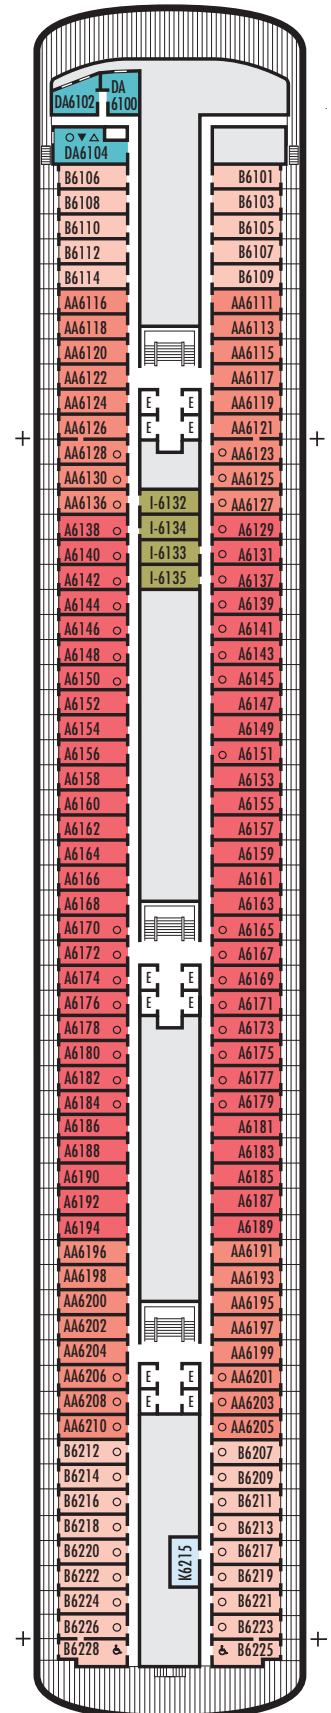

ZAANDAM

DECK PLANS & STATEROOMS

The deck plans are color-coded by category of stateroom, and the category letter precedes the stateroom number in each room. All staterooms are equipped with flat-panel television, DVD player, telephone and multichannel music.

Important Note: Not all staterooms within each category have the same furniture configuration and/or facilities. Appropriate symbols within the rooms on the deck plans describe differences from the stateroom descriptions below.

All information is subject to change.

STATEROOM SYMBOL LEGEND

- Quad (2 lower beds, 1 sofa bed, 1 upper)
- Triple (2 lower beds, 1 sofa bed)
- ☆ 2 lower beds not convertible to a queen-size
- △ Partial sea view
- X Fully obstructed view
- Shower only
- Bathtub & shower
- + Connecting rooms
- These staterooms have portholes instead of windows

ACCESSIBILITY STATEROOM SYMBOL LEGEND

- ♿ **Fully Accessible:** Suites B7088, B7087, B6228 & B6225 and stateroom EE3429 have a roll-in shower only
- ▼ **Fully Accessible with Single Side Approach:** Suite SA7034 has a bathtub & roll-in shower. Staterooms DA6104, G1805 & G1804 have a roll-in shower only.
- ★ **Ambulatory Accessible:** Staterooms EE3396, EE3391, HH3431, HH3430, E2702, L2700, J2555, J2554, G2500, FF1964, FF1955, G1807 & G1806 have a shower with no threshold

For more information regarding accessibility features on our ships please visit the [Accessibility](#) section of our website.

VERANDAH SUITES

■ A ■ AA ■ B

Vista Suites: 2 lower beds convertible to 1 queen-size bed, whirlpool bath & shower, sitting area, private verandah, mini-bar, refrigerator, floor-to-ceiling windows.
Approximately 297–379 sq. ft. including verandah.

OCEAN-VIEW STATEROOMS

■ DA