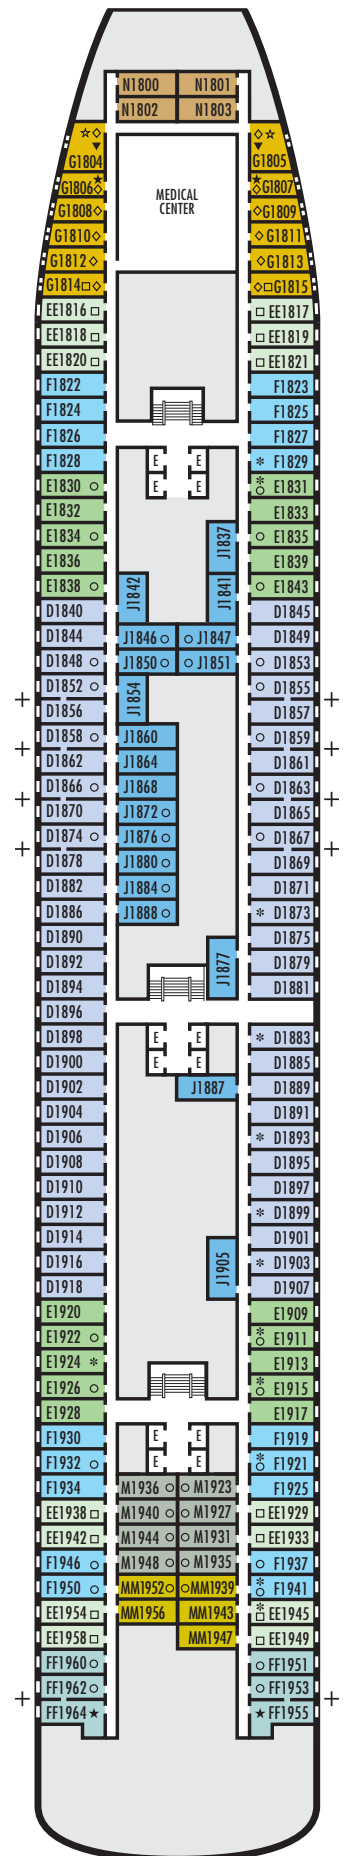

ZAANDAM

DECK PLANS & STATEROOMS

The deck plans are color-coded by category of stateroom, and the category letter precedes the stateroom number in each room. All staterooms are equipped with flat-panel television, DVD player, telephone and multichannel music.

Important Note: Not all staterooms within each category have the same furniture configuration and/or facilities. Appropriate symbols within the rooms on the deck plans describe differences from the stateroom descriptions below.

All information is subject to change.

STATEROOM SYMBOL LEGEND

- Quad (2 lower beds, 1 sofa bed, 1 upper)
- Triple (2 lower beds, 1 sofa bed)
- ☆ 2 lower beds not convertible to a queen-size
- △ Partial sea view
- X Fully obstructed view
- Shower only
- Bathtub & shower
- + Connecting rooms
- These staterooms have portholes instead of windows

ACCESSIBILITY STATEROOM SYMBOL LEGEND

- ♿ **Fully Accessible:** Suites B7088, B7087, B6228 & B6225 and stateroom EE3429 have a roll-in shower only
- ▼ **Fully Accessible with Single Side Approach:** Suite SA7034 has a bathtub & roll-in shower. Staterooms DA6104, G1805 & G1804 have a roll-in shower only.
- ★ **Ambulatory Accessible:** Staterooms EE3396, EE3391, HH3431, HH3430, E2702, L2700, J2555, J2554, G2500, FF1964, FF1955, G1807 & G1806 have a shower with no threshold

For more information regarding accessibility features on our ships please visit the [Accessibility](#) section of our website.

OCEAN-VIEW STATEROOMS

■ D ■ E ■ EE ■ F ■ FF

Large: 2 lower beds convertible to 1 queen-size bed, bathtub & shower. Approximately 140–319 sq. ft.

■ G

Large: 2 lower beds convertible to 1 queen-size bed, bathtub & shower. All G-category staterooms have portholes. Approximately 140–319 sq. ft.

INTERIOR STATEROOMS

■ J ■ M ■ MM ■ N