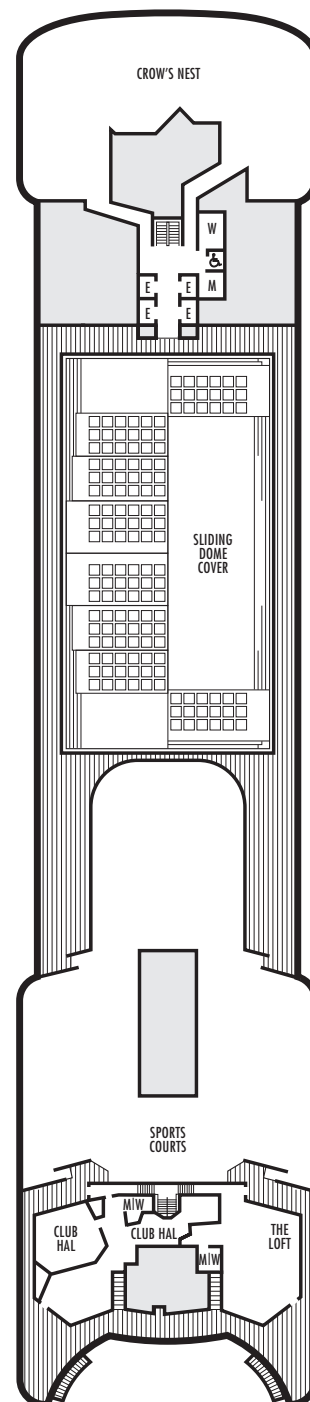

The deck plans are color-coded by category of stateroom, and the category letter precedes the stateroom number in each room. All staterooms are equipped with flat-panel television, DVD player, telephone and multichannel music.

Important Note: Not all staterooms within each category have the same furniture configuration and/or facilities. Appropriate symbols within the rooms on the deck plans describe differences from the stateroom descriptions below.

All information is subject to change.

STATEROOM SYMBOL LEGEND

- Quad (2 lower beds, 1 sofa bed, 1 upper)
- Triple (2 lower beds, 1 sofa bed)
- ☆ 2 lower beds not convertible to a queen-size
- △ Partial sea view
- × Fully obstructed view
- Shower only
- Bathtub & shower
- + Connecting rooms
- These staterooms have portholes instead of windows

ACCESSIBILITY STATEROOM SYMBOL LEGEND

- ♿ **Fully Accessible:** Suites B7088, B7087, B6228 & B6225 and stateroom EE3429 have a roll-in shower only
- ▼ **Fully Accessible with Single Side Approach:** Suite SA7034 has a bathtub & roll-in shower. Staterooms DA6104, G1805 & G1804 have a roll-in shower only.
- ★ **Ambulatory Accessible:** Staterooms EE3396, EE3391, HH3431, HH3430, E2702, L2700, J2555, J2554, G2500, FF1964, FF1955, G1807 & G1806 have a shower with no threshold

For more information regarding accessibility features on our ships please visit the [Accessibility](#) section of our website.

Sports Deck