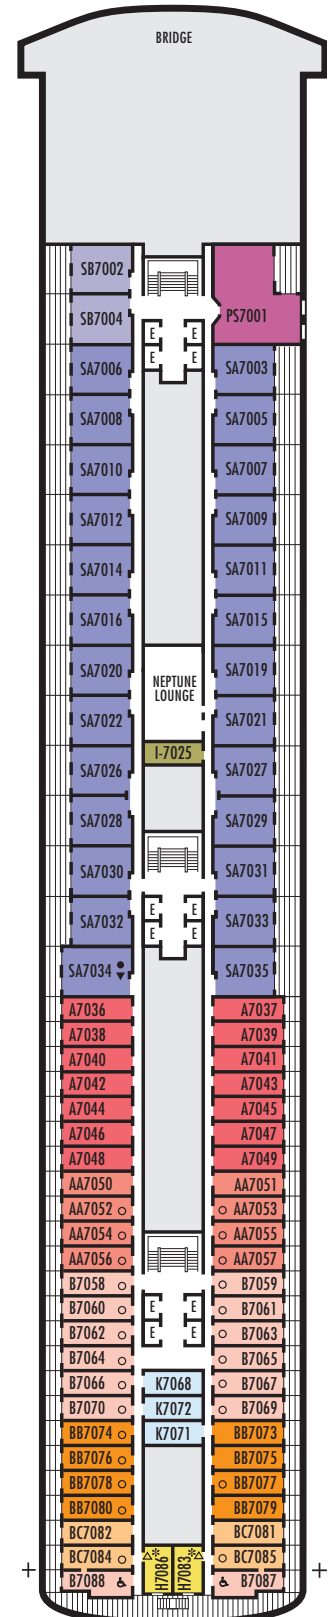

For more information regarding accessibility features on our ships please visit the [Accessibility](#) section of our website.

VERANDAH SUITES

PS

Pinnacle Suite: Bedroom with 1 king-size bed, oversize whirlpool bath & shower, living room, dining room, dressing room, private verandah, pantry, 1 sofa bed for 2 persons, mini-bar, refrigerator, guest toilet, floor-to-ceiling windows. Approximately 1,296 sq. ft. including verandah.

SA SB

Neptune Suites: 2 lower beds convertible to 1 king-size bed, whirlpool bath & shower, large sitting area, dressing room, private verandah, 1 sofa bed for 2 persons, mini-bar, refrigerator, floor-to-ceiling windows. Approximately 558–566 sq. ft. including verandah.

A AA B BB BC

Vista Suites: 2 lower beds convertible to 1 queen-size bed, 1 sofa bed, whirlpool bath & shower, sitting area, private verandah, mini-bar, refrigerator, floor-to-ceiling windows. Approximately 297–379 sq. ft. including verandah.

OCEAN-VIEW STATEROOMS

H

Large: 2 lower beds convertible to 1 queen-size bed, bathtub & shower. All H-category staterooms have partial sea views. Approximately 140–319 sq. ft.

INTERIOR STATEROOMS

K

Large: 2 lower beds convertible to 1 queen-size bed, shower. Approximately 182–293 sq. ft.

Navigation Deck