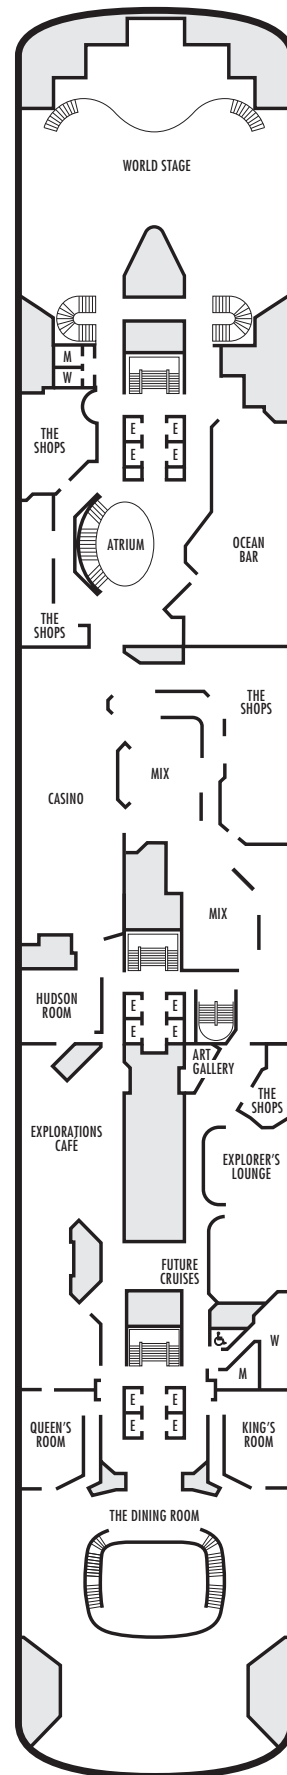

ZAANDAM

DECK PLANS & STATEROOMS

The deck plans are color-coded by category of stateroom, and the category letter precedes the stateroom number in each room. All staterooms are equipped with flat-panel television, DVD player, telephone and multichannel music.

Important Note: Not all staterooms within each category have the same furniture configuration and/or facilities. Appropriate symbols within the rooms on the deck plans describe differences from the stateroom descriptions below.

All information is subject to change.

STATEROOM SYMBOL LEGEND

- Quad (2 lower beds, 1 sofa bed, 1 upper)
- Triple (2 lower beds, 1 sofa bed)
- ☆ 2 lower beds not convertible to a queen-size
- △ Partial sea view
- × Fully obstructed view
- Shower only
- Bathtub & shower
- + Connecting rooms
- These staterooms have portholes instead of windows

ACCESSIBILITY STATEROOM SYMBOL LEGEND

- ♿ **Fully Accessible:** Suites B7088, B7087, B6228 & B6225 and stateroom EE3429 have a roll-in shower only
- ▼ **Fully Accessible with Single Side Approach:** Suite SA7034 has a bathtub & roll-in shower. Staterooms DA6104, G1805 & G1804 have a roll-in shower only.
- ★ **Ambulatory Accessible:** Staterooms EE3396, EE3391, HH3431, HH3430, E2702, L2700, J2555, J2554, G2500, FF1964, FF1955, G1807 & G1806 have a shower with no threshold

For more information regarding accessibility features on our ships please visit the [Accessibility](#) section of our website.