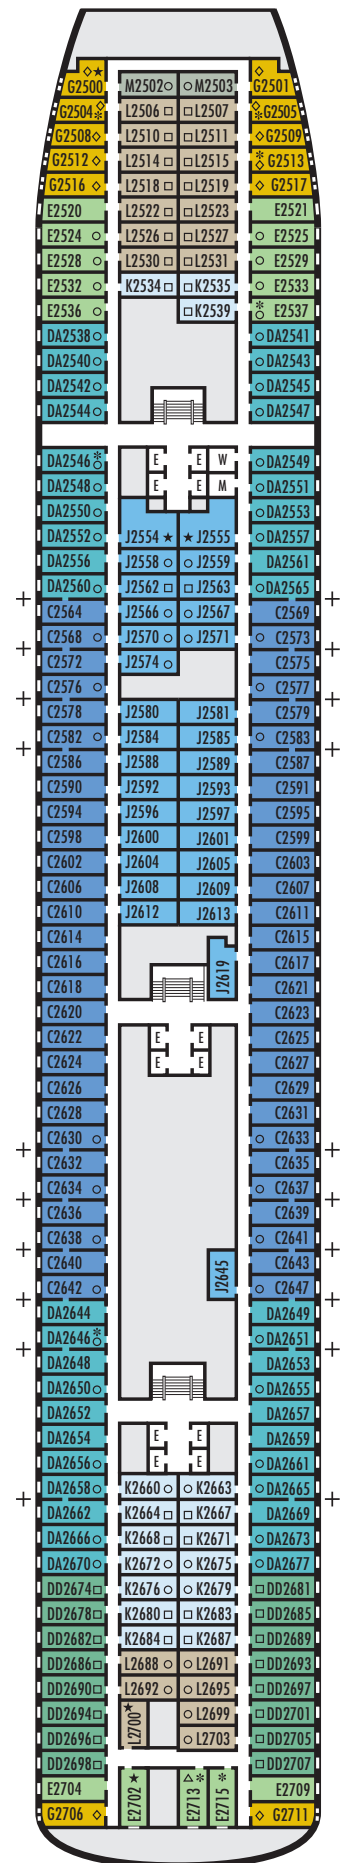

- Quad (2 lower beds, 1 sofa bed, 1 upper)
- Triple (2 lower beds, 1 sofa bed)
- ☆ 2 lower beds not convertible to a queen-size
- △ Partial sea view
- × Fully obstructed view
- Shower only
- Bathtub & shower
- + Connecting rooms
- These staterooms have portholes instead of windows

ACCESSIBILITY STATEROOM SYMBOL LEGEND

- ♿ **Fully Accessible:** Suites B7088, B7087, B6228 & B6225 and stateroom EE3429 have a roll-in shower only
- ▼ **Fully Accessible with Single Side Approach:** Suite SA7034 has a bathtub & roll-in shower. Staterooms DA6104, G1805 & G1804 have a roll-in shower only.
- ★ **Ambulatory Accessible:** Staterooms EE3396, EE3391, HH3431, HH3430, E2702, L2700, J2555, J2554, G2500, FF1964, FF1955, G1807 & G1806 have a shower with no threshold

For more information regarding accessibility features on our ships please visit the [Accessibility](#) section of our website.

OCEAN-VIEW STATEROOMS

C
Large: 2 lower beds convertible to 1 queen-size bed, shower.
Approximately 140–319 sq. ft.

DA DD E
Large: 2 lower beds convertible to 1 queen-size bed, bathtub & shower.
Approximately 140–319 sq. ft.

G
Large: 2 lower beds convertible to 1 queen-size bed, bathtub & shower. All G-category staterooms have portholes.
Approximately 140–319 sq. ft.

INTERIOR STATEROOMS

J K L M
Large: 2 lower beds convertible to 1 queen-size bed, shower.
Approximately 182–293 sq. ft.

DECK 2—MAIN DECK

Staterooms 2500–2715

Main Deck