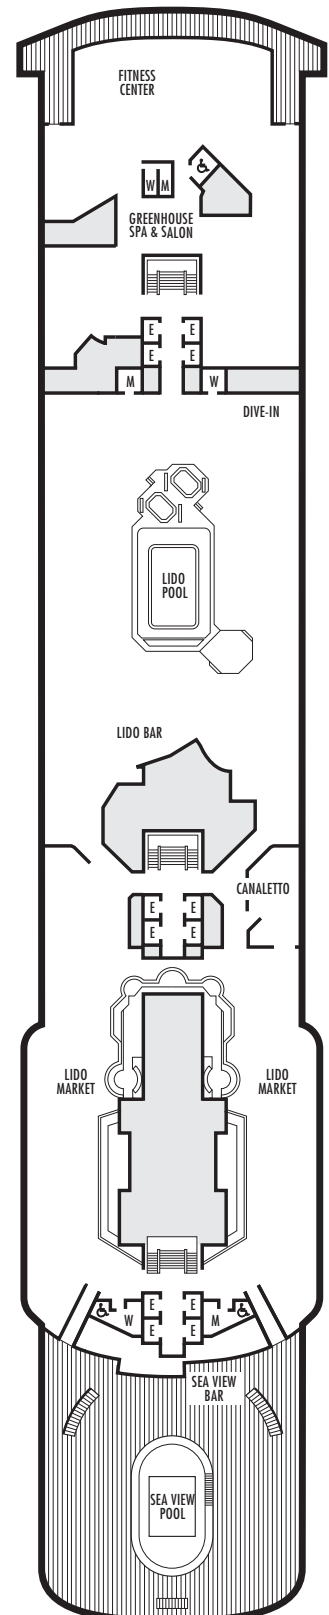

The deck plans are color-coded by category of stateroom, and the category letter precedes the stateroom number in each room. All staterooms are equipped with flat-panel television, DVD player, telephone and multichannel music.

Important Note: Not all staterooms within each category have the same furniture configuration and/or facilities. Appropriate symbols within the rooms on the deck plans describe differences from the stateroom descriptions below.

All information is subject to change.

STATEROOM SYMBOL LEGEND

- Quad (2 lower beds, 1 sofa bed, 1 upper)
- Triple (2 lower beds, 1 sofa bed)
- ☆ 2 lower beds not convertible to a queen-size
- △ Partial sea view
- × Fully obstructed view
- Shower only
- Bathtub & shower
- + Connecting rooms
- These staterooms have portholes instead of windows

ACCESSIBILITY STATEROOM SYMBOL LEGEND

- ♿ **Fully Accessible:** Suites B7088, B7087, B6228 & B6225 and stateroom EE3429 have a roll-in shower only
- ▼ **Fully Accessible with Single Side Approach:** Suite SA7034 has a bathtub & roll-in shower. Staterooms DA6104, G1805 & G1804 have a roll-in shower only.
- ★ **Ambulatory Accessible:** Staterooms EE3396, EE3391, HH3431, HH3430, E2702, L2700, J2555, J2554, G2500, FF1964, FF1955, G1807 & G1806 have a shower with no threshold

For more information regarding accessibility features on our ships please visit the [Accessibility](#) section of our website.

Lido Deck