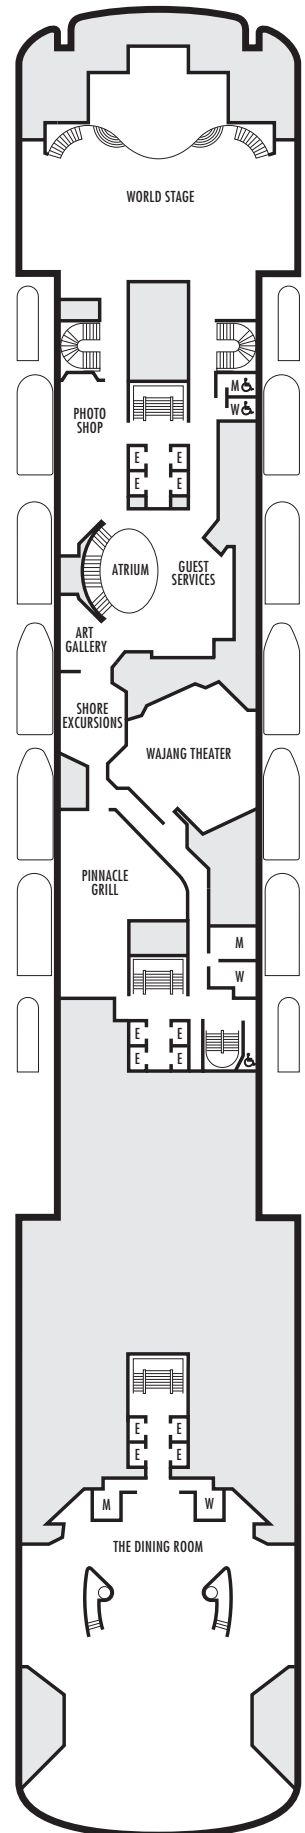

DECK 4—PROMENADE DECK